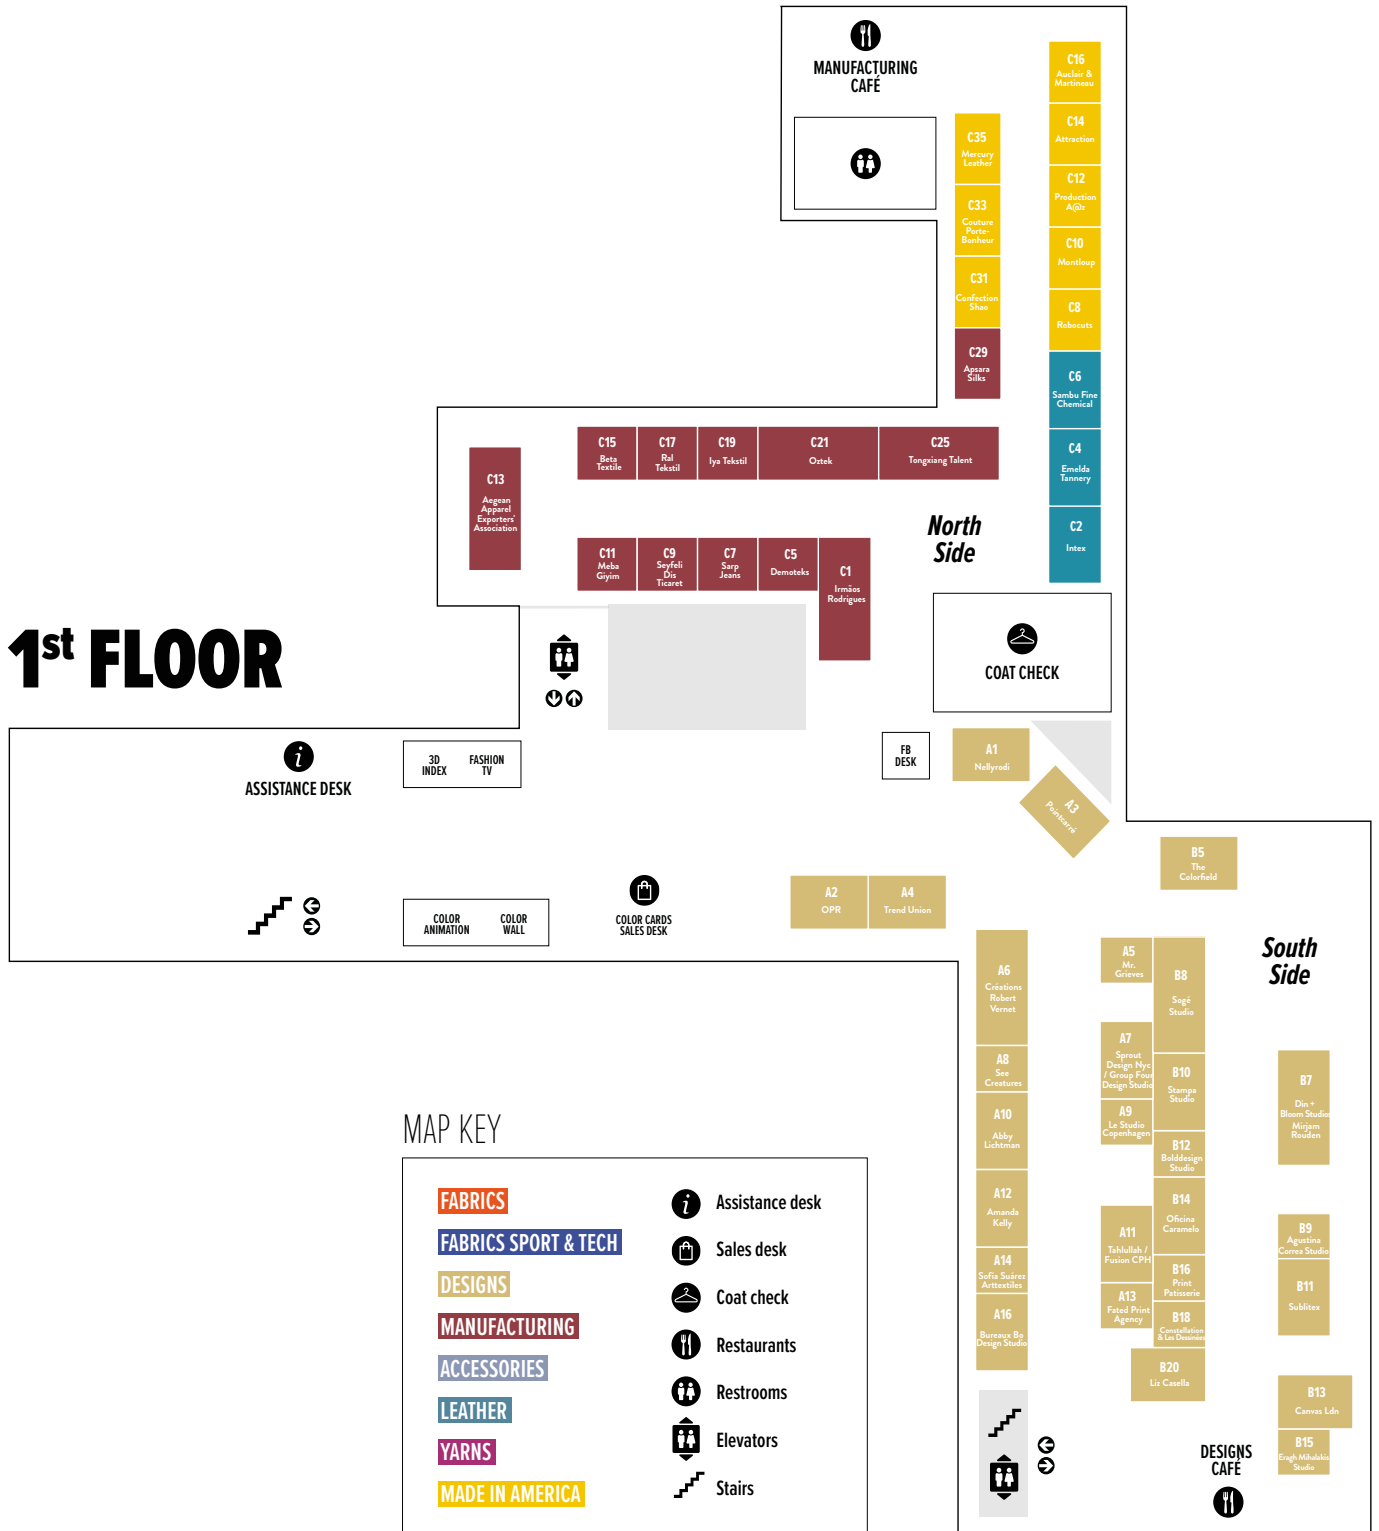

FLOOR MAP

1st FLOOR

ENTRANCE

MAP KEY

FABRICS	Assistance desk
FABRICS SPORT & TECH	Sales desk
DESIGNS	Coat check
MANUFACTURING	Restaurants
ACCESSORIES	Restrooms
LEATHER	Elevators
YARNS	Stairs
MADE IN AMERICA	

NEW YORK

FLOOR MAP

2nd FLOOR

EXHIBITORS LIST

A

A Gratacos	FABRICS	Silkies	ES	H5
Abby Lichtman Design	DESIGNS	Prints Studio	US	A10
Abm Fashion	ACCESSORIES	Buttons	US	E10
Abril Co.	FABRICS	Knits	TR	P13
Ada Denim	FABRICS	Premium relax	TR	F8
Aegean Apparel Exporters' Association	MANUFACTURING	Promotion	TR	C13
Agustina Correa Studio	DESIGNS	Prints Studio	AR	B9
Akbaslar Tekstil	FABRICS	Prints	TR	M12
Almodo Altunlar Tekstil	FABRICS	Tailoring	TR	M14
Alpha Fabric	FABRICS	High fancy	KR	L3
Altinyildiz Tekstil	FABRICS	Tailoring	TR	G13
Amanda Kelly	DESIGNS	Prints Studio	UK	A12
Antik Dantel	FABRICS	Embroideries - laces	TR	M2
Ao Yang Wool Fabric	FABRICS	Tailoring	CH	Q15
Apsara Silks	MANUFACTURING	Urbs & Suburbs	IN	C29
Artmetal Framex Janvier Coinderoux	ACCESSORIES	Jewels components	FR	E13
Attraction	MADE IN AMERICA	Manufacturing	CA	C14
Auclair & Martineau	MADE IN AMERICA	Manufacturing	CA	C16